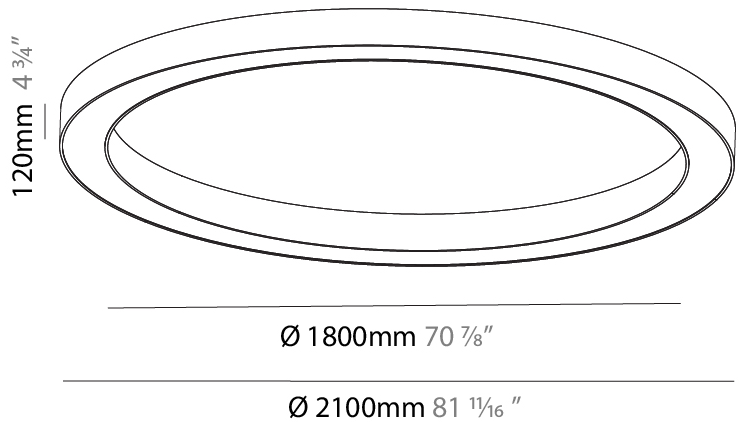

1. To build a product code in our configurator select the specify button on the base model # product page
2. To build a manual product code on this datasheet choose from the options listed below in blue font and add the suffix to the base model #

GENERAL

Series: Glorious
Subseries: Glorious
Brand: Prolicht
Division: Architectural
Mounting Type: Surface
Mounting Location: Ceiling
Subcategory: Ambient

PHYSICAL

Shape: Round
Diameter (mm): 2100
Diameter (in): 82 11/16
Height (mm): 120
Height (in): 4 3/4
Light Distribution: Direct
Weight (kg): 25.133
Weight (lbs): 55.29
Diffuser: PMMA - Opal
Fixture Finish: SSR / BKV / CWI / CRY / HAB / LAG / UFT / ITA / RUA / RUR / MIC / FTG / MYG / TWT / LOD / PUS / FRO / FUP / KIA / POP / BLS / SPG / MEY / GOH / GUM / CHC / COM / ABZ / JAG / OBR / MOS / ROR
Fixture Material: Aluminum

ELECTRICAL

Lamp Type: LED (Zhaga Standard)
Input Wattage (W): 101
Total Output Wattage (W): 84 / 67.2 (3500K)
Dimming: Non-Dimming / Phase Dimming (120Vac only) / 0-10V Dimming
Driver Included: Yes
Driver Location: Integrated
Driver Type: Constant Current - 120 / 277Vac
Driver Class: Class 2
Input Voltage (V): 120 - 277
Constant Current (mA): 350 / 700 (3500K)

LED

Color Temperature (°K): 3000 / 3500 / 4000
Max. Delivered Lumen (lm): 9690 / 10035 / 10240
CRI: >80 CRI
Efficiency (%): 65
Lamp Life (hrs): 50000

OPTICAL

RATINGS AND CERTIFICATIONS

Certified By: Certified for North American Standards
IP rating: IP20